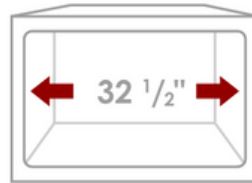

18 GAUGE STAINLESS STEEL

PRODUCT DIMENSIONS

Overall Dimensions	32" x 19" x 10"
Internal Dimensions	30" x 17" x 10"
Left Basin	
Right Basin	
Drain Opening Size	3 1/2"

LUXURY BASKET STRAINER

CABINET SIZE

MINIMUM INTERNAL SIZE