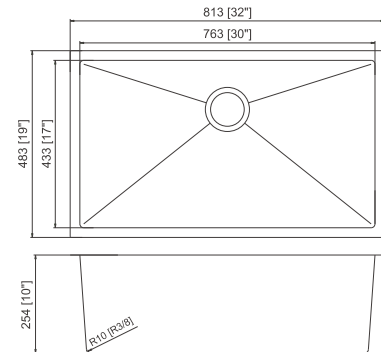

HANDCRAFTED SINGLE BOWL GOLD SINK

DIMENSIONS

32" x 19" x 10"

INCLUDED ACCESSORIES

GRID

STRAINER

SURFACE FINISH

BRUSHED SATIN FINISH

DRAIN HOLE SIZE

CORNER PROFILE

RADIUS 10mm

INSULATION

COATED + RUBBER PADS

BOWL DEPTH

10" SINGLE BOWL

INSTALLATION OPTIONS

18 GAUGE STAINLESS STEEL

PRODUCT DIMENSIONS

Overall Dimensions	32" x 19" x 10"
Internal Dimensions	30" x 17" x 10"
Left Basin	
Right Basin	
Drain Opening Size	3 1/2"

LUXURY BASKET STRAINER

CABINET SIZE

MINIMUM INTERNAL SIZE